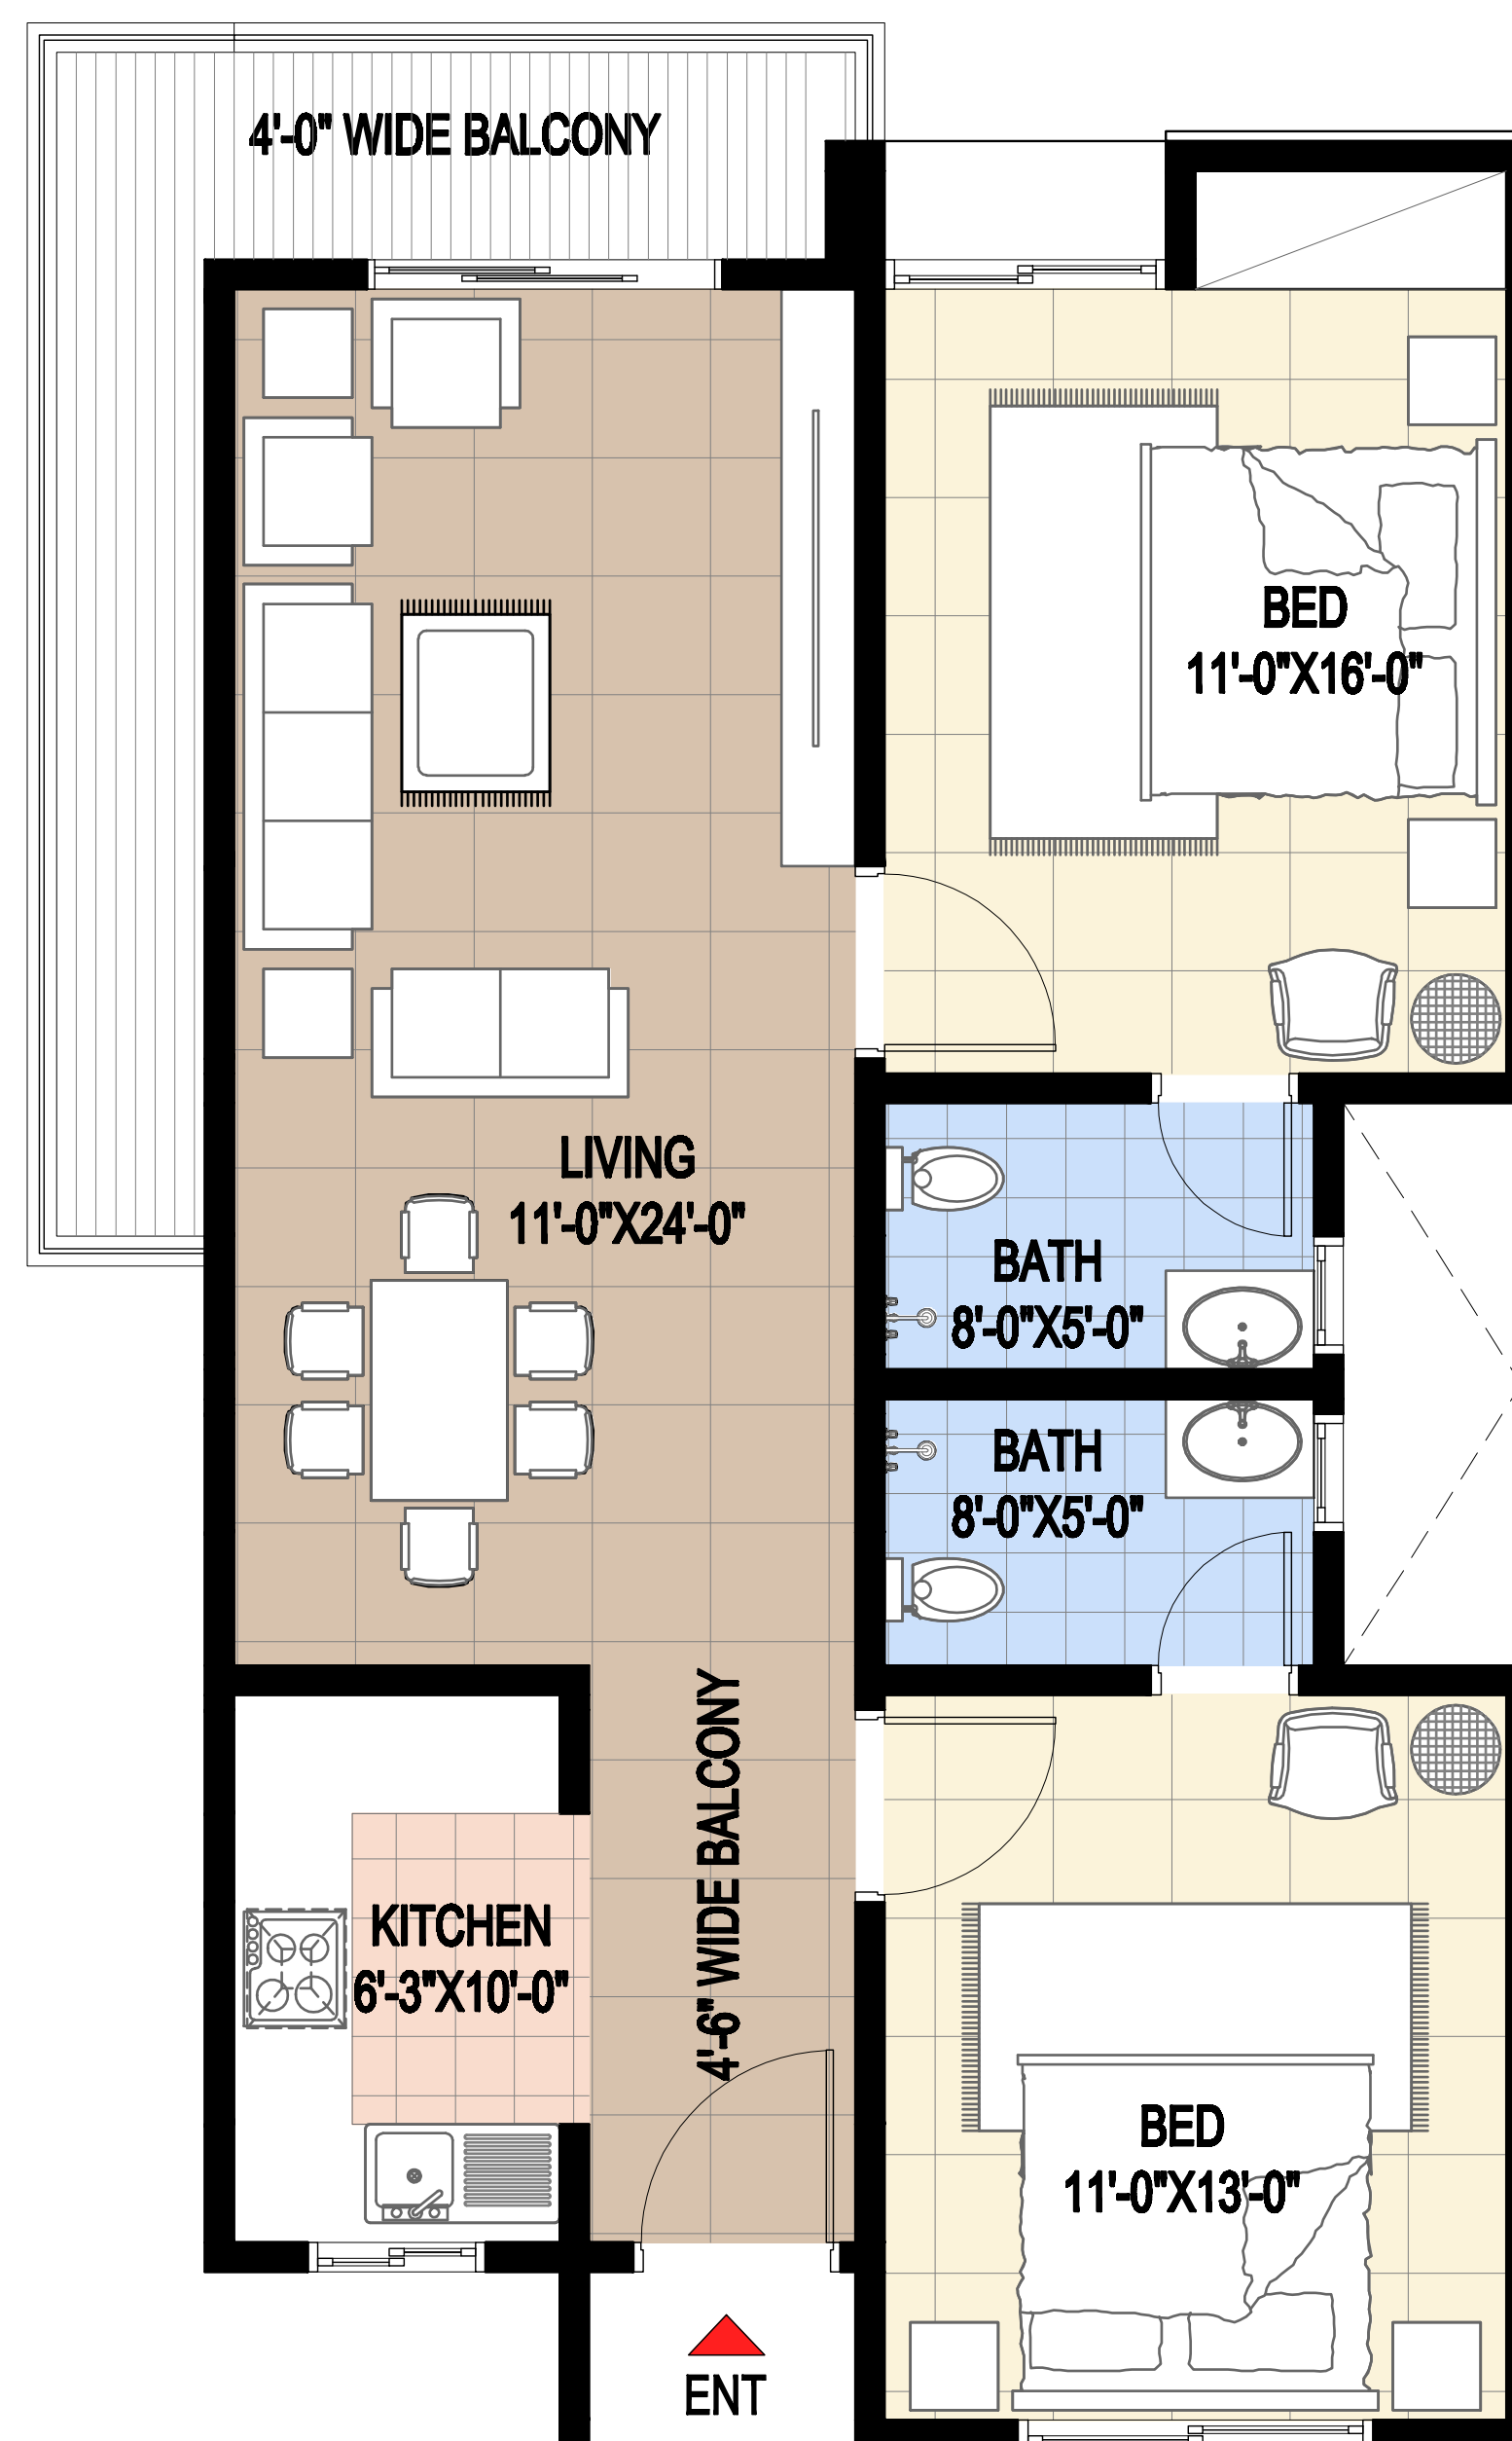

TYPE C - 1
GROSS AREA = 1306.00 SQ.FT

TYPE C 1 A
(FROM 7TH TO 19TH FLOOR)
GROSS AREA = 1306.00 SQ.FT